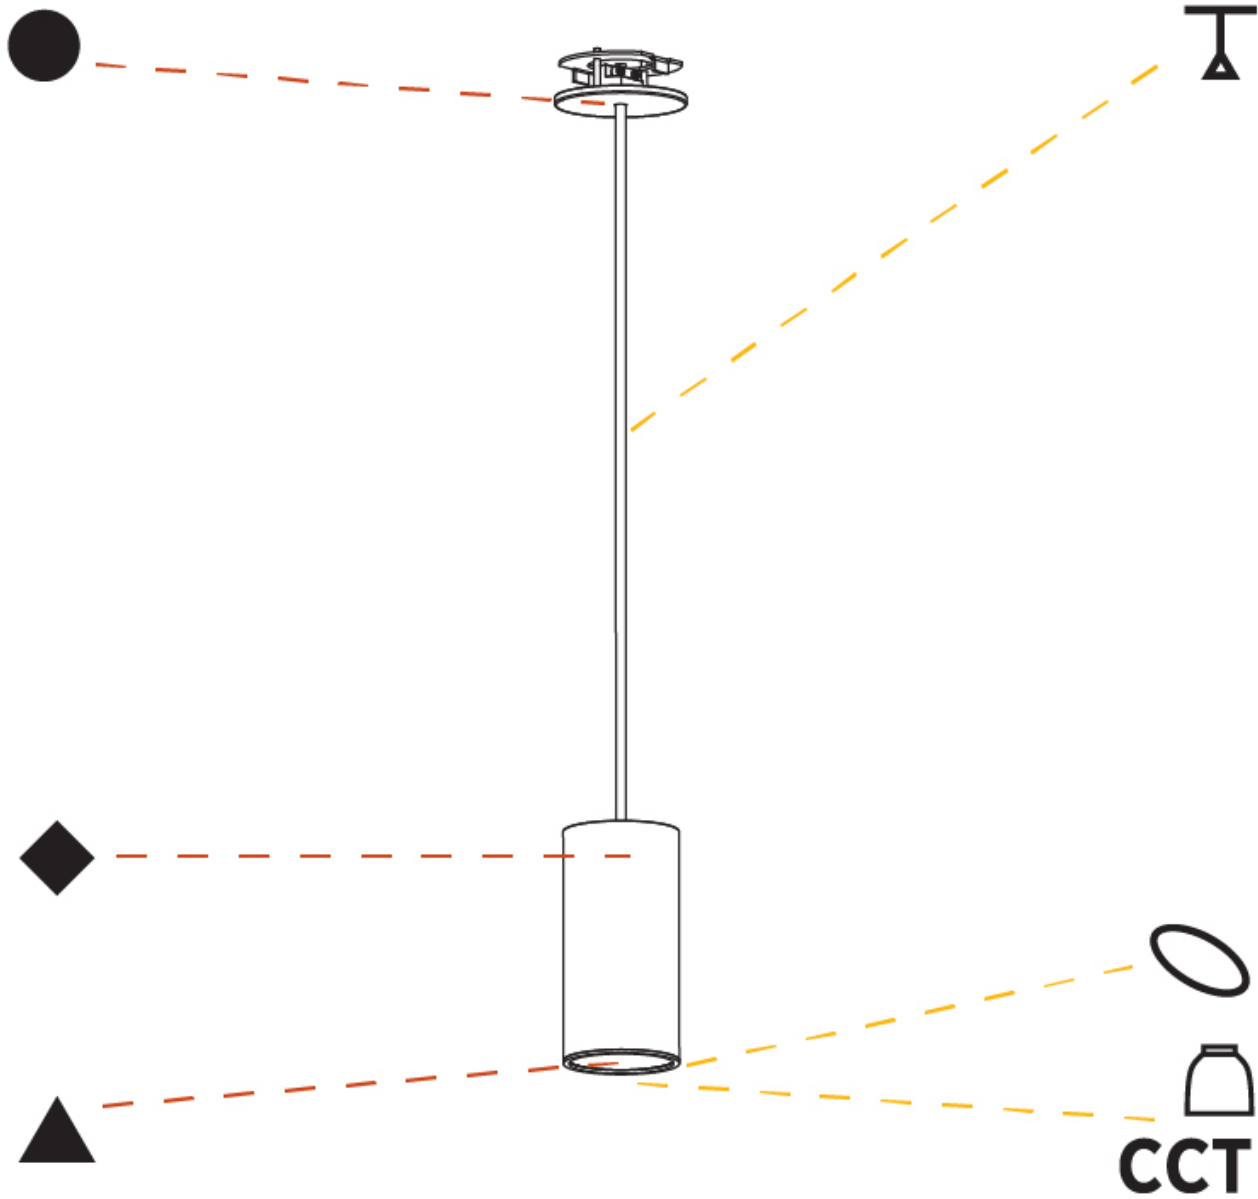

PROJECT	_____
TYPE	_____
SPECIFIER	_____
QUANTITY	_____
DATE	_____

HANGOVER MONOPOINT RECESSED CANOPY SUSPENSION

A300156-