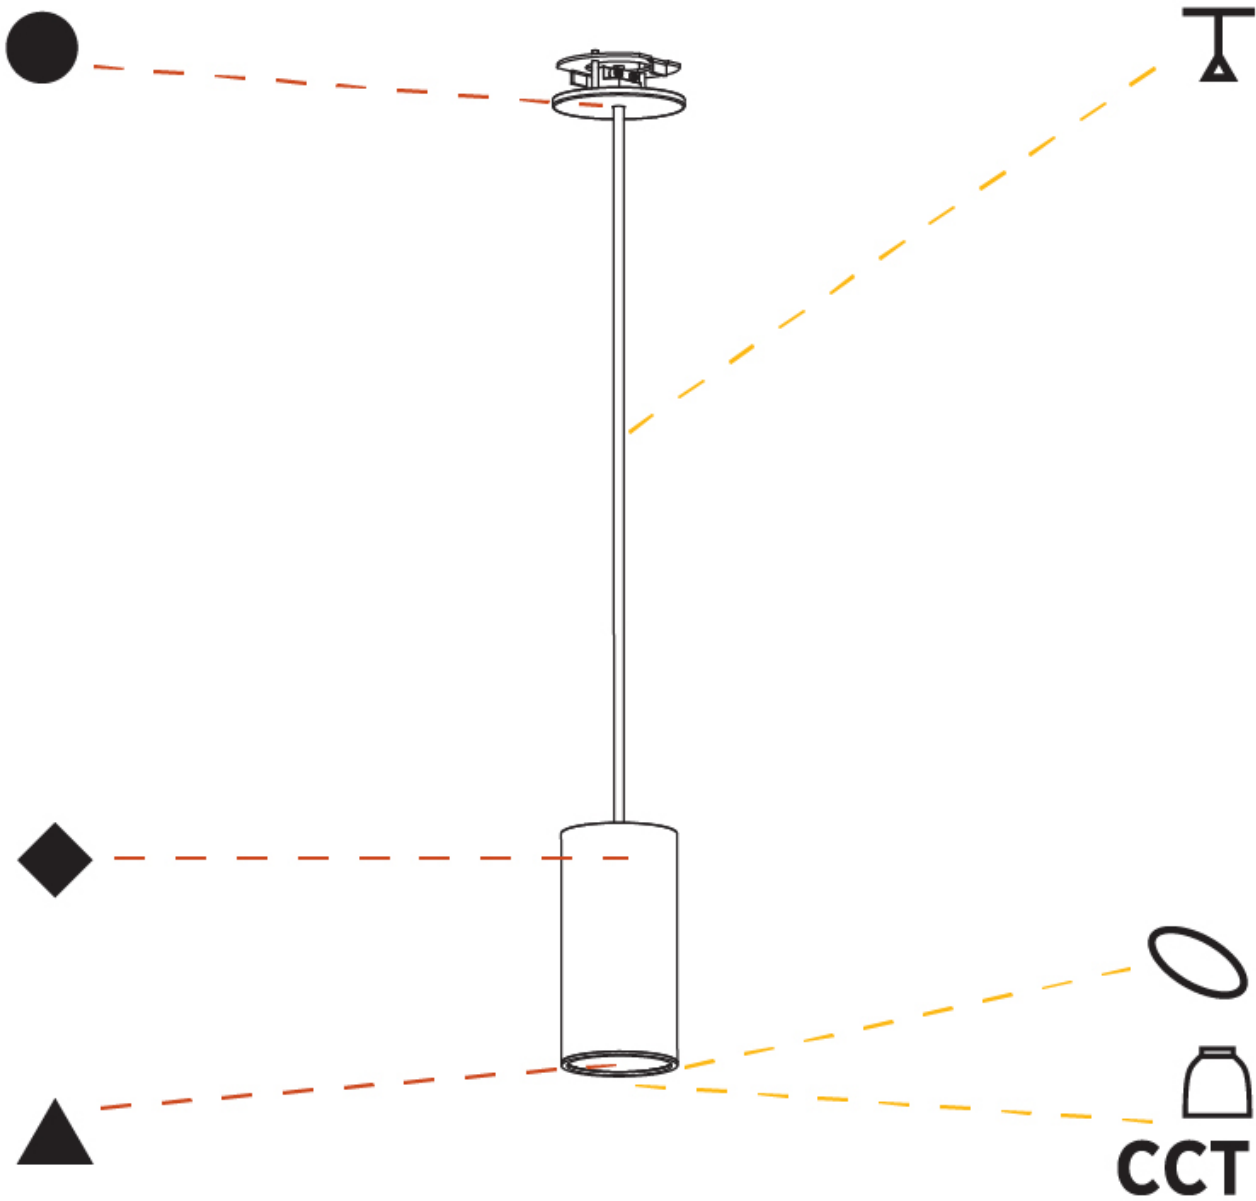

PROJECT	_____
TYPE	_____
SPECIFIER	_____
QUANTITY	_____
DATE	_____

HANGOVER MONOPOINT RECESSED CANOPY SUSPENSION

A300157-